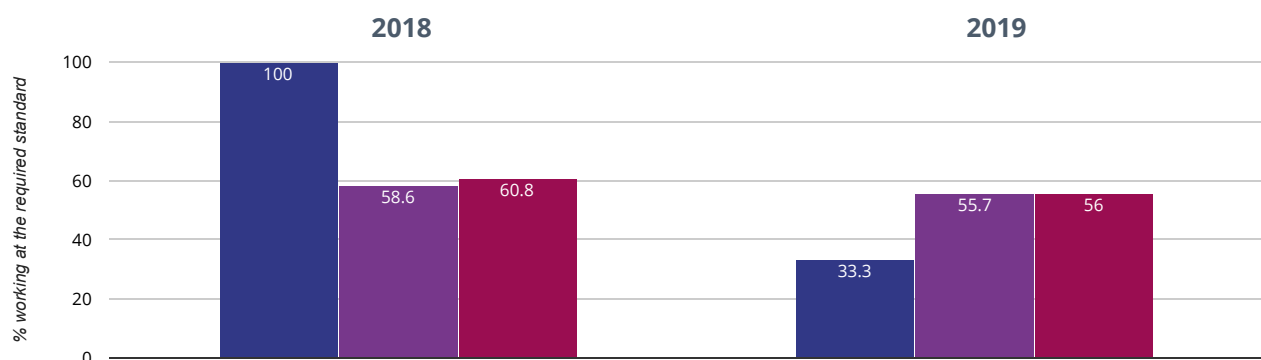

## Year 1: Working At

**33.3% in 2019**

**41.7% points drop since 2018**

Tilstock CoFE Primary School Shropshire (124) NCER National (16279)

## Year 2: Working At

**33.3% in 2019**

**66.7% points drop since 2018**

Tilstock CoFE Primary School Shropshire (114) NCER National (15606)